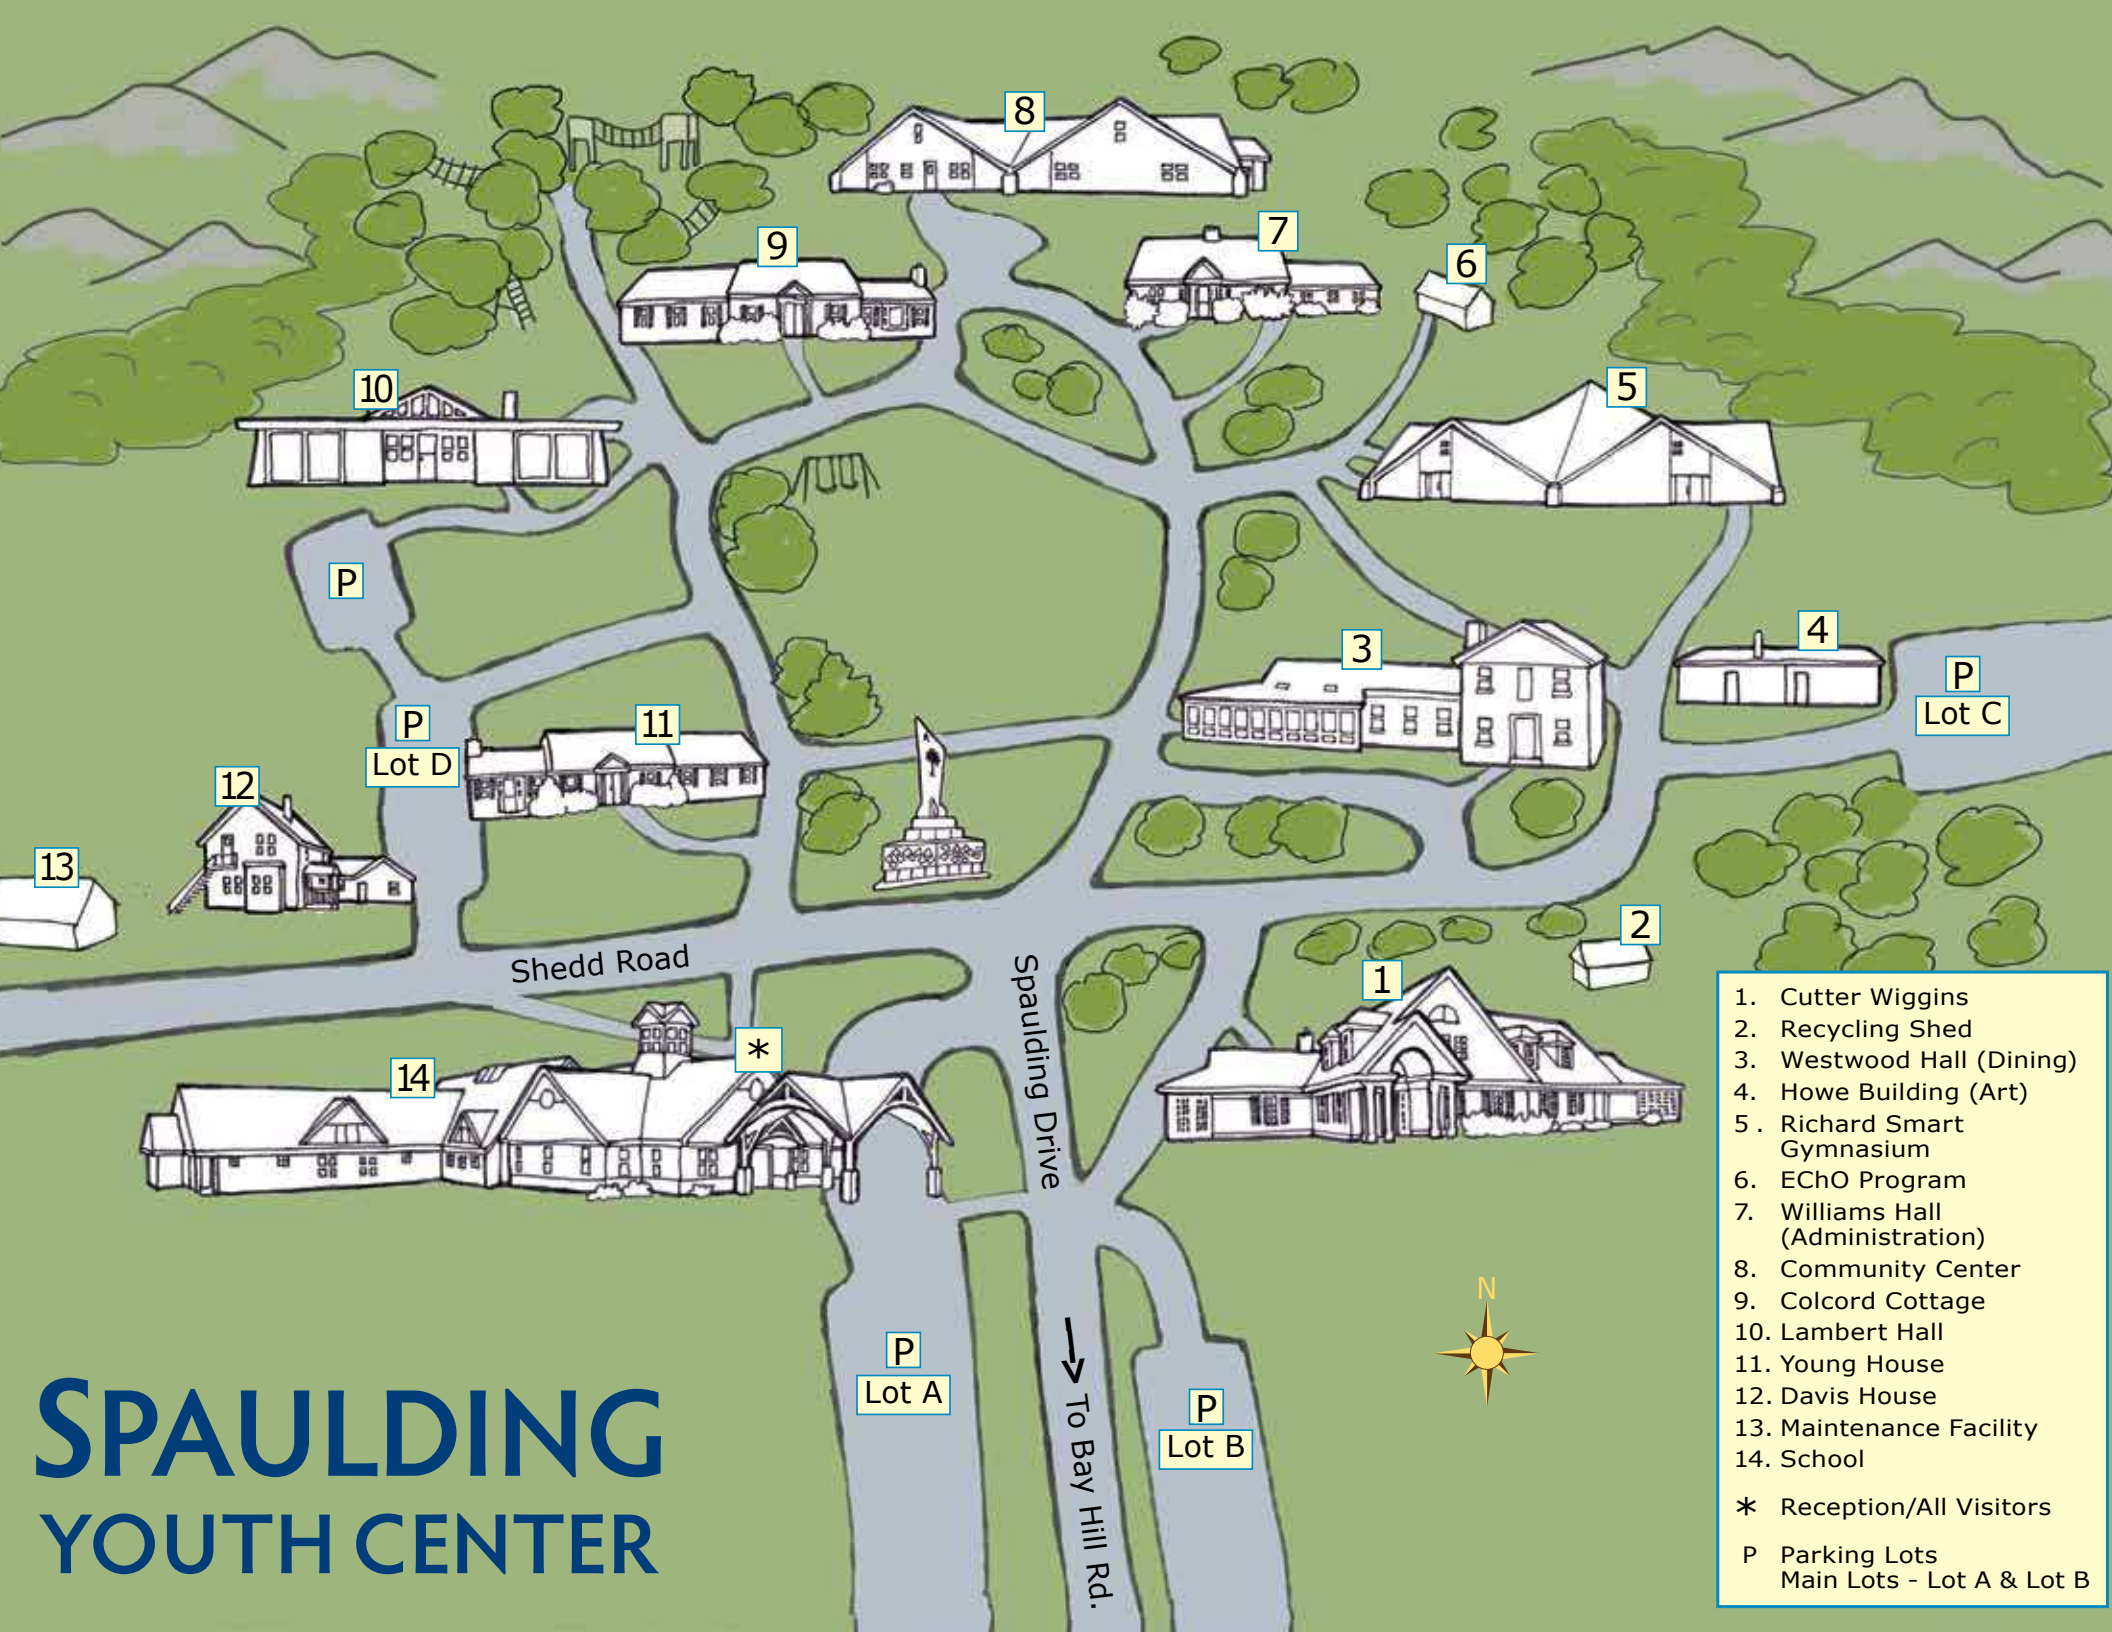

# SPAULDING YOUTH CENTER

1. Cutter Wiggins
  2. Recycling Shed
  3. Westwood Hall (Dining)
  4. Howe Building (Art)
  5. Richard Smart Gymnasium
  6. EChO Program
  7. Williams Hall (Administration)
  8. Community Center
  9. Colcord Cottage
  10. Lambert Hall
  11. Young House
  12. Davis House
  13. Maintenance Facility
  14. School
- \* Reception/All Visitors
- P Parking Lots  
Main Lots - Lot A & Lot B